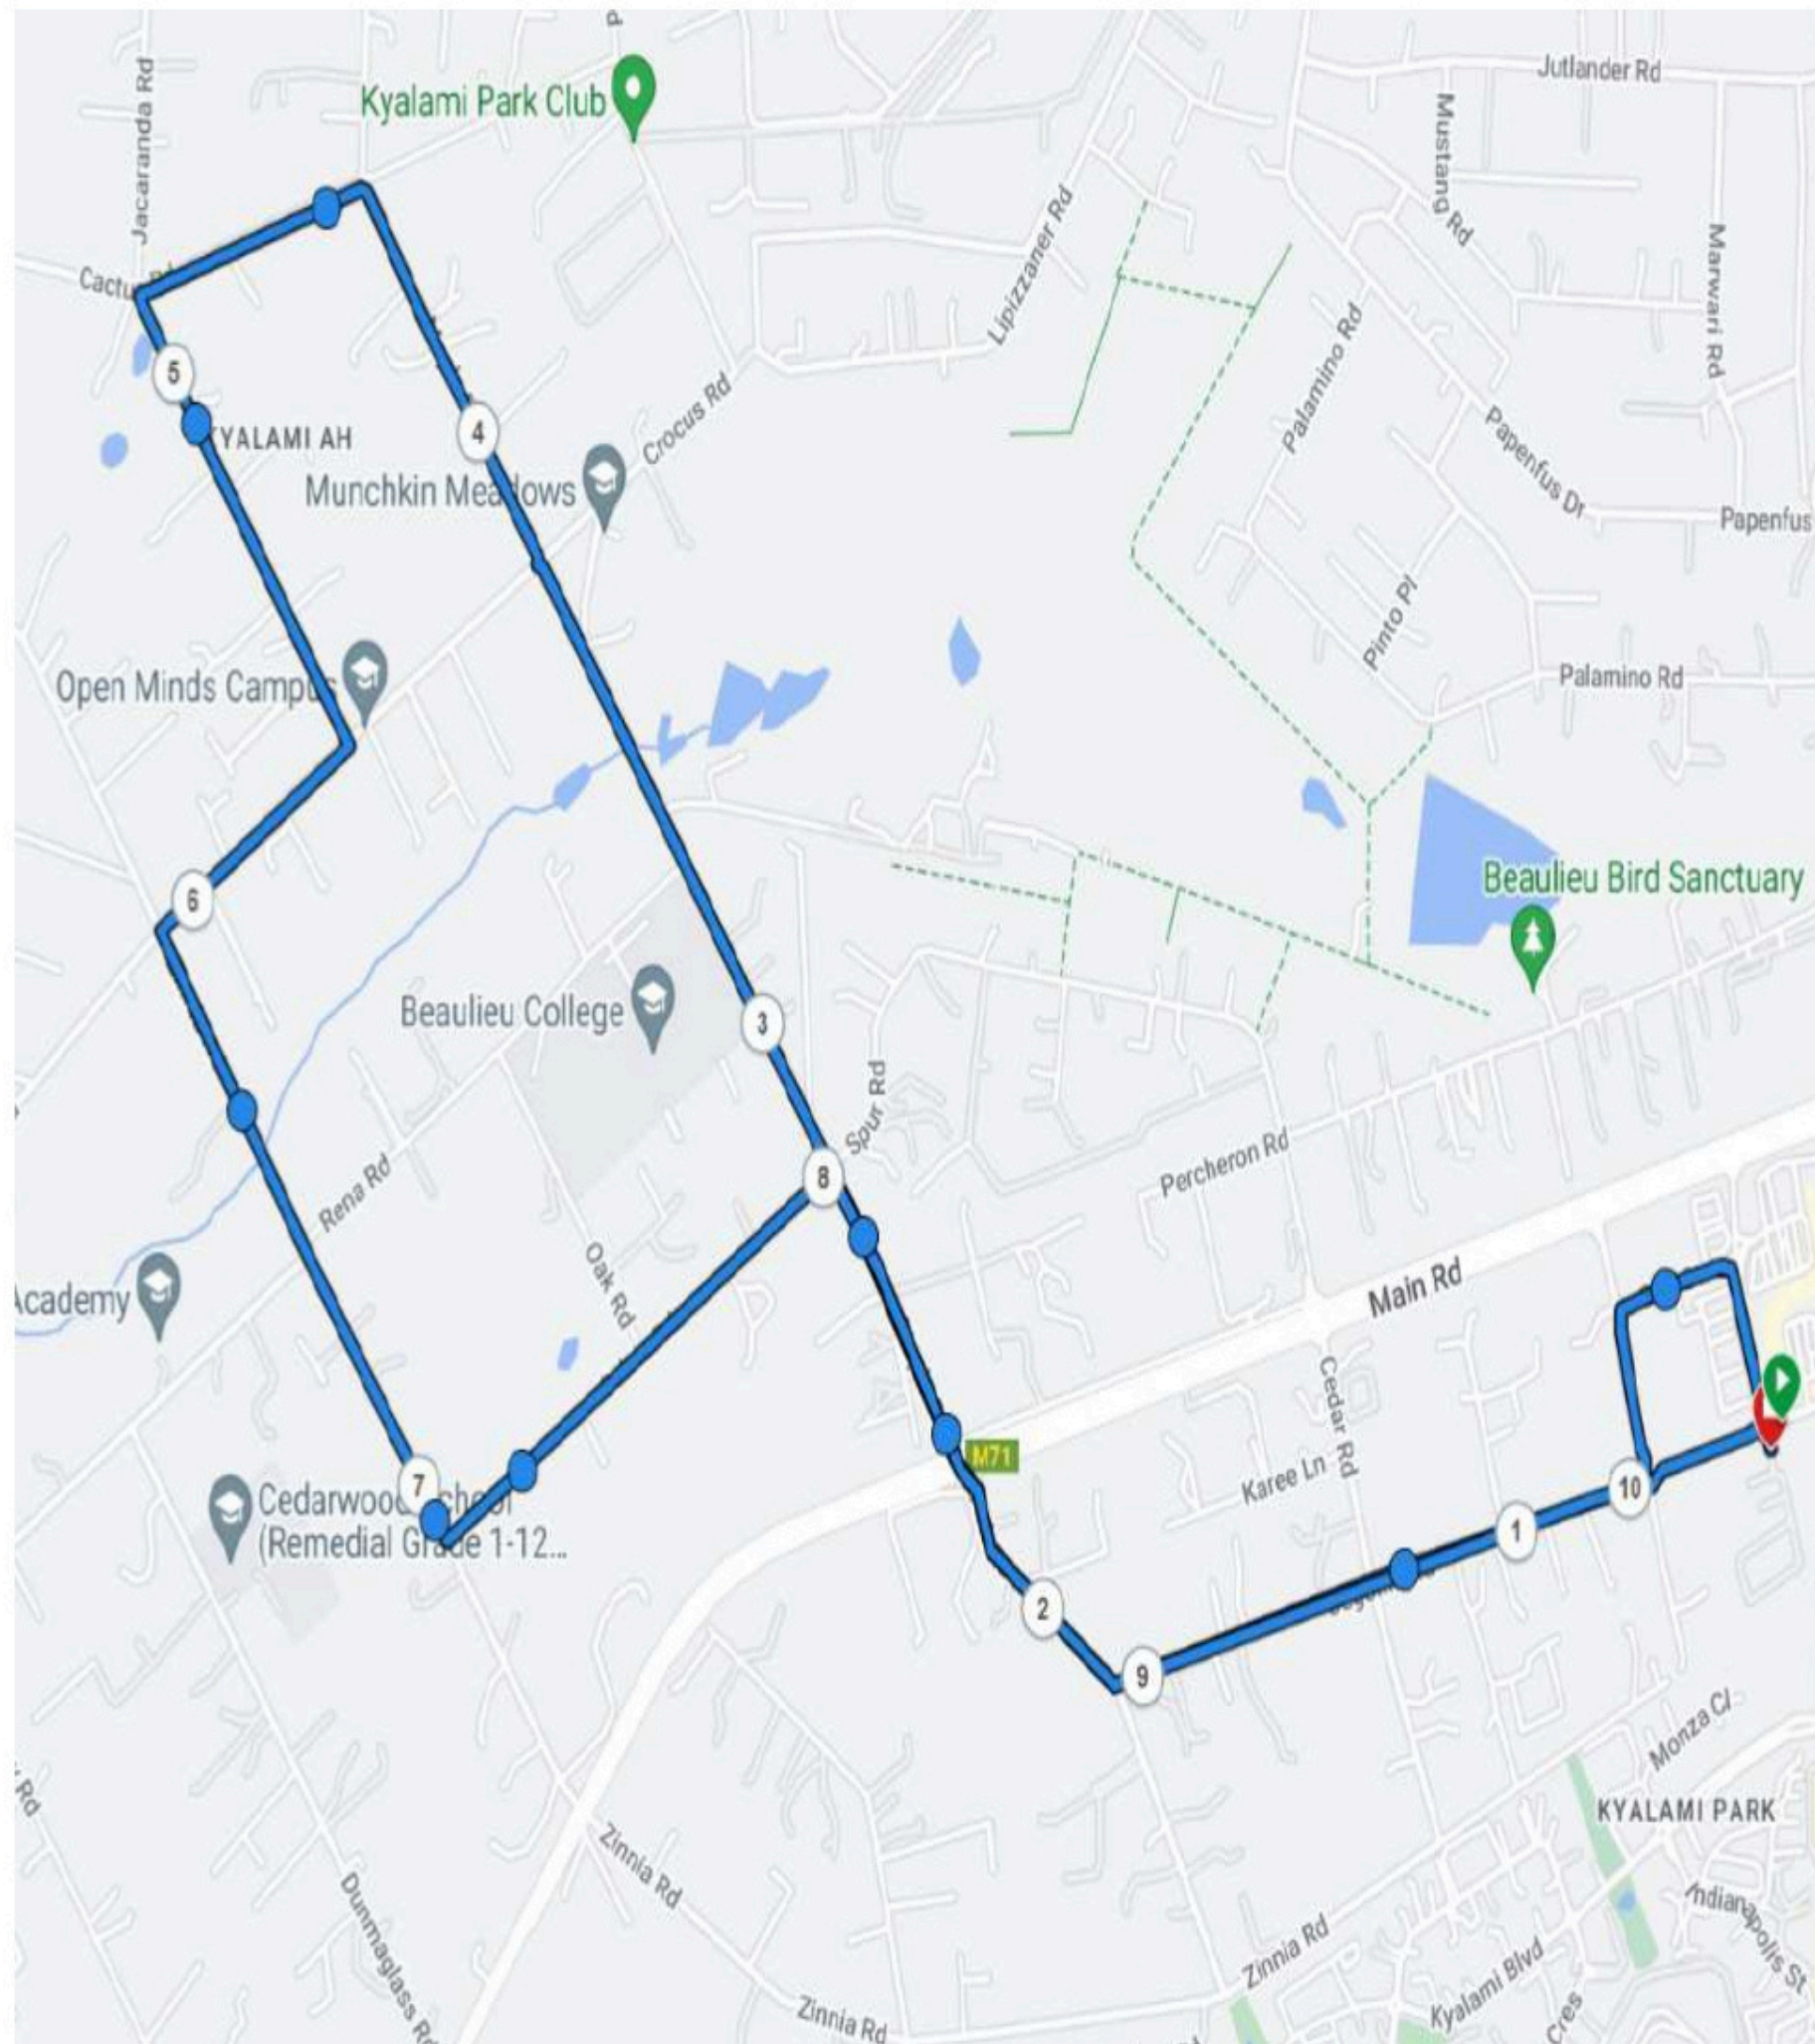

3rd water point on Lynx Road

Continue on Lynx Road

Left into Erling Road

Left into Chattan Road

Left into Macmillan Road

4th water point on Macmillan Road (Prison Break Market)

Continue on Macmillan Road

Left into Lachlan road

Right into Macinnes Road

Right into Zinnia Road

Left into Salvia Road

5th water point on Salvia Road

Continue on Salvia Road

Right into Maple Road

Cross over Main and Maple Road becomes Ash Road

Left into Bagonia Road

Cross over Cedar Road

Cross over Hawthorne Road

Cross over Chestnut Road

Finish at Kyalami Corner Shopping Centre

21.1KM | 10KM | 5KM FUN RUN

10km Route

Start on Bagonia Road (Kyalami Corner)

Right into Chestnut Road

Left into Colt Street

Left into Hawthorne Road

Right into Bagonia Road

Cross over Cedar Road

Right into Ash Road

Cross over Main, Ash Road becomes Maple

Cross over Crocus

1st water point on Maple Road