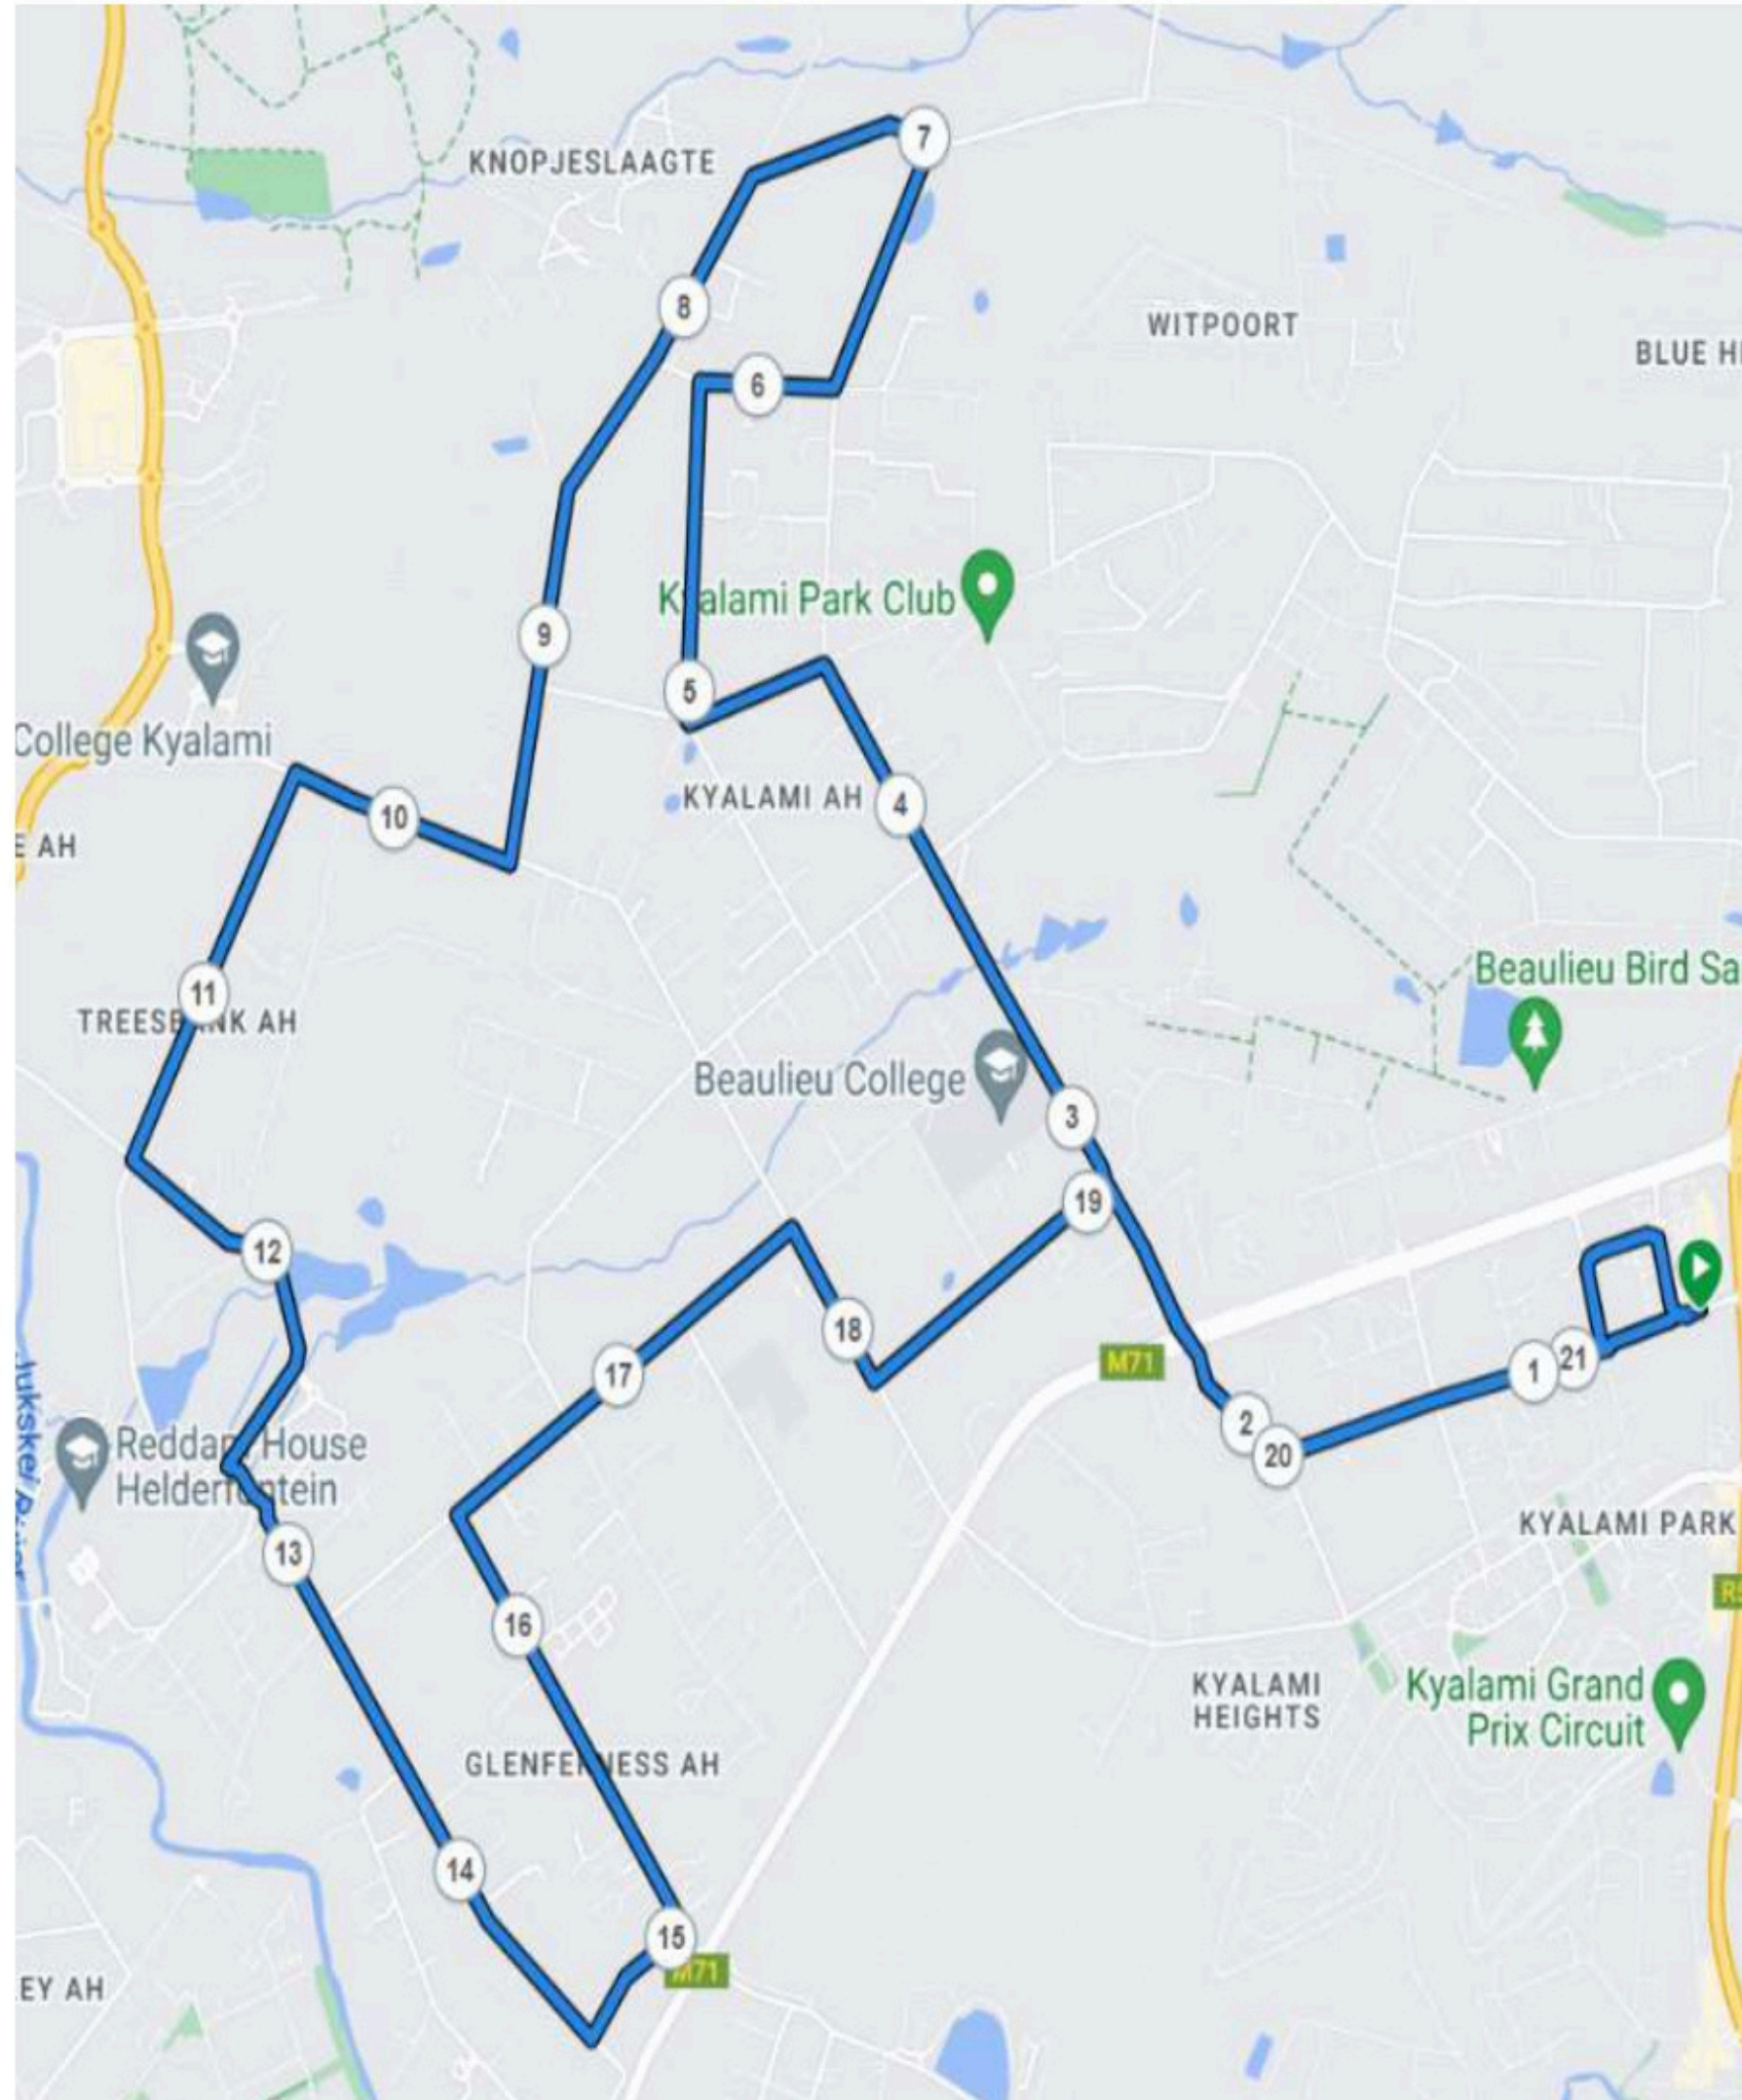

MIDRAND STRIDERS
21.1KM | 10KM | 5KM FUN RUN

21.1km Route

Start on Bagonia Road (Kyalami Corner Shopping Centre)

Right into Chestnut Road

Left into Colt Street

Left into Hawthorne Road

Right into Bagonia Road

Cross over Cedar Road

Right into Ash Road

Cross over Main, Ash Road becomes Maple Road

Cross over Crocus

1st water point on Maple Road

Continue on Maple Road

Left into Cactus Road,

Right into Jacaranda Road

3rd water point on Lynx Road

Continue on Lynx Road

Left into Erling Road

Left into Chattan Road

Left into Macmillan Road

4th water point on Macmillan Road (Prison Break Market)

Continue on Macmillan Road

Left into Lachlan road

Right into Macinnes Road

Right into Zinnia Road

Left into Salvia Road

5th water point on Salvia Road

Continue on Salvia Road

Right into Maple Road

Cross over Main and Maple Road becomes Ash Road

Left into Bagonia Road